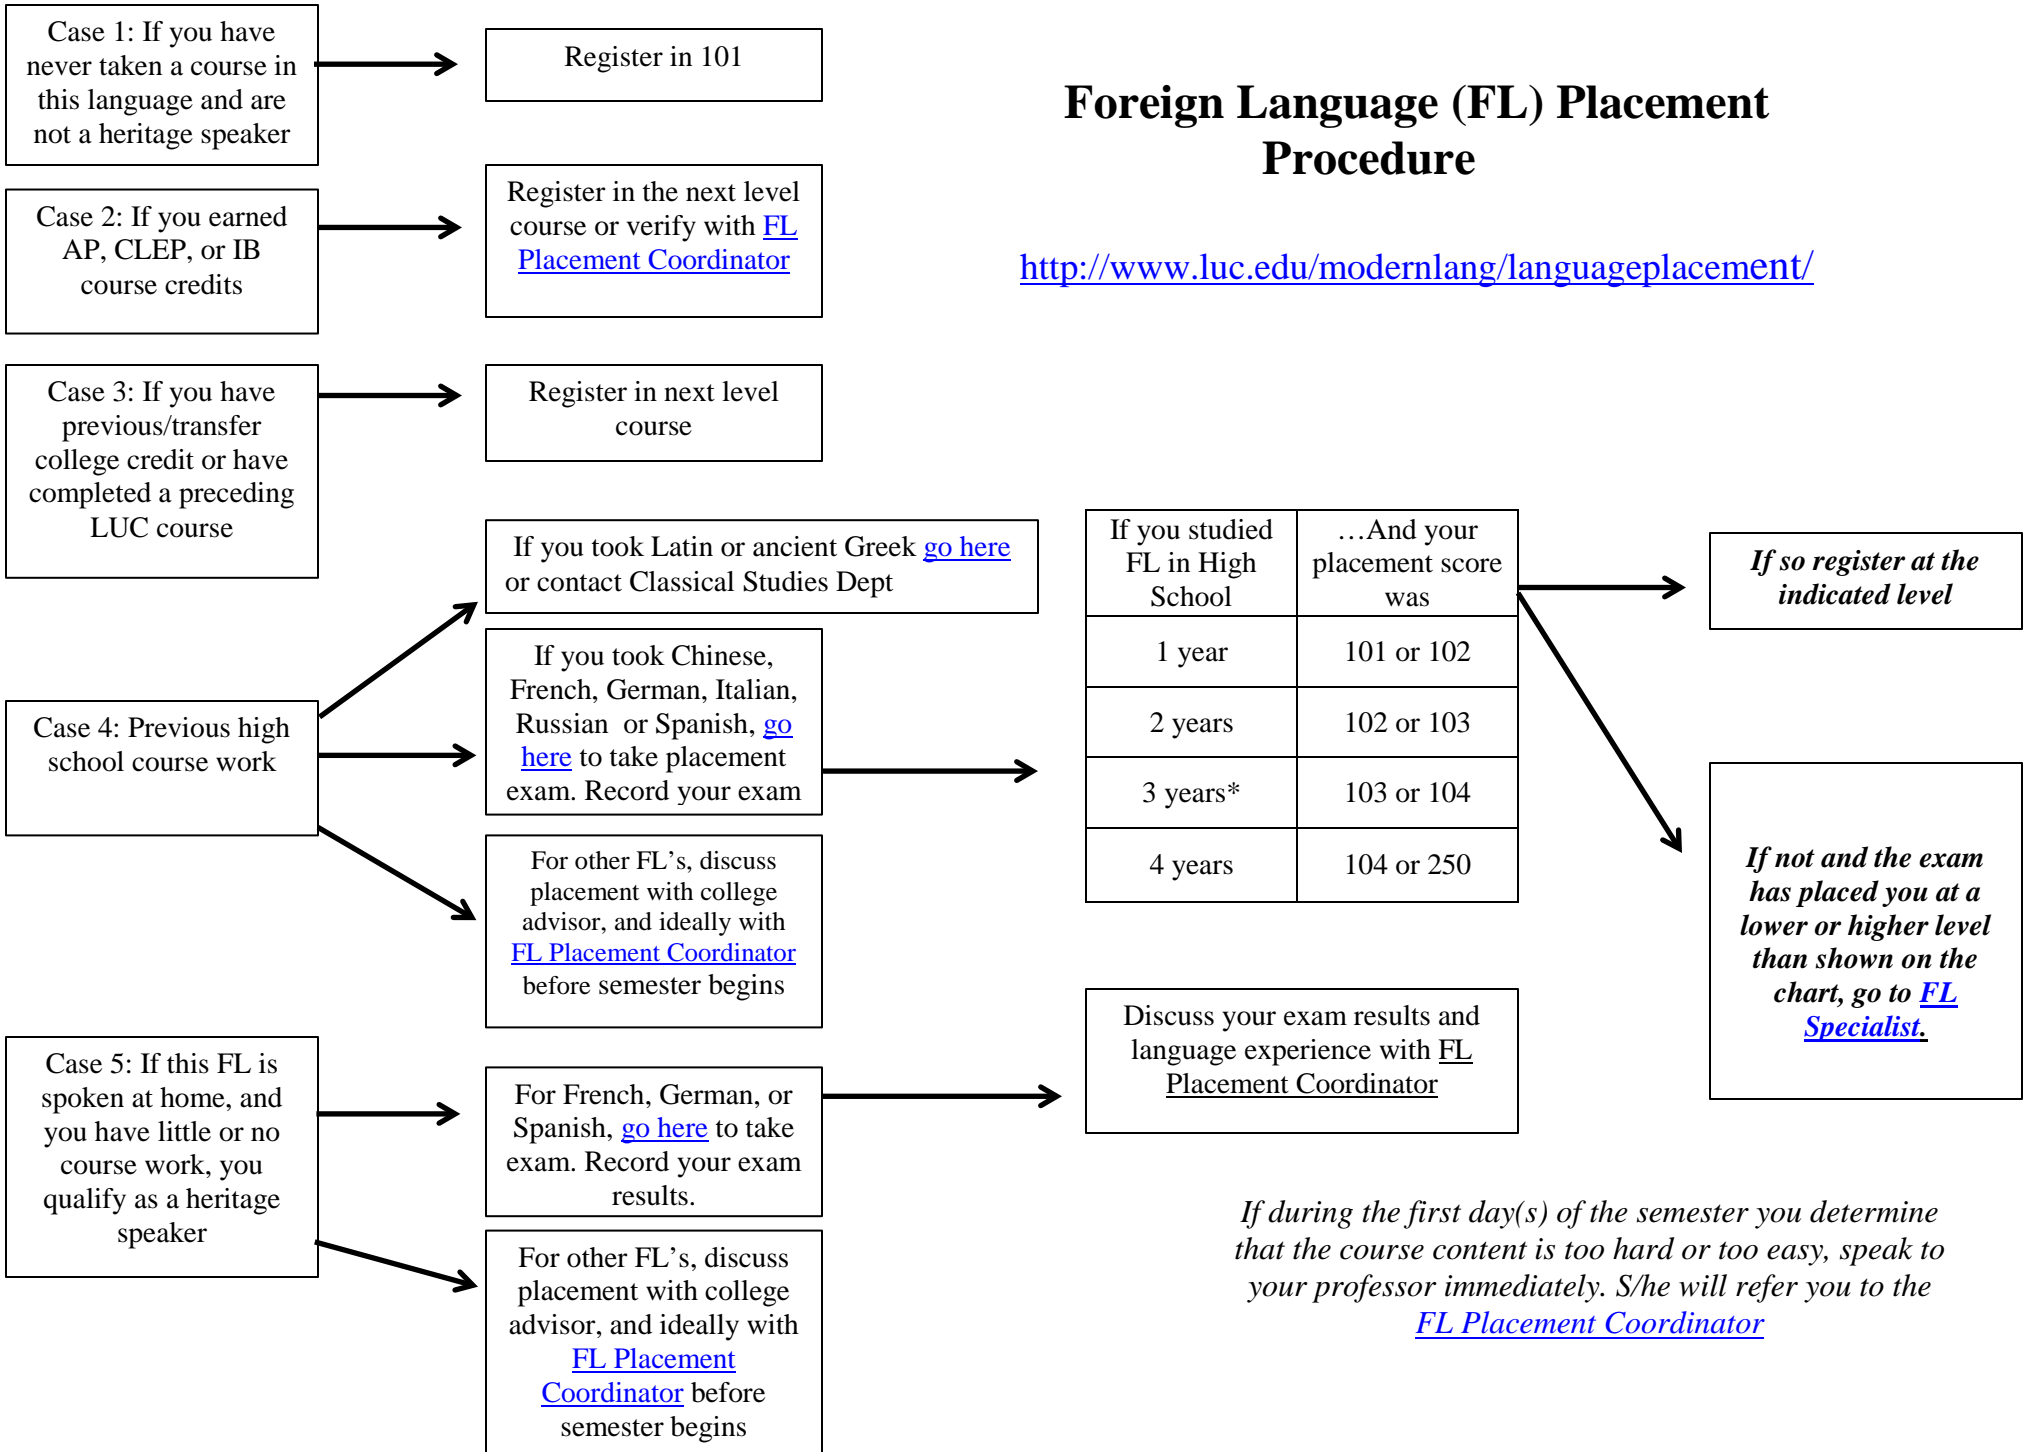

Foreign Language (FL) Placement Procedure

<http://www.luc.edu/modernlang/languageplacement/>

If during the first day(s) of the semester you determine that the course content is too hard or too easy, speak to your professor immediately. S/he will refer you to the [FL Placement Coordinator](#)